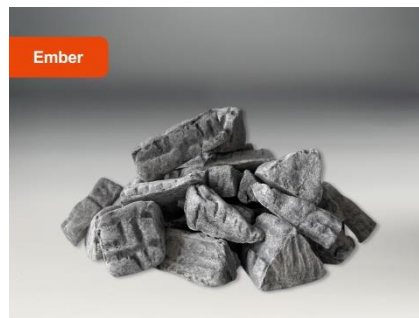

Excellent choice to match with other fireplace decoration.

Ember