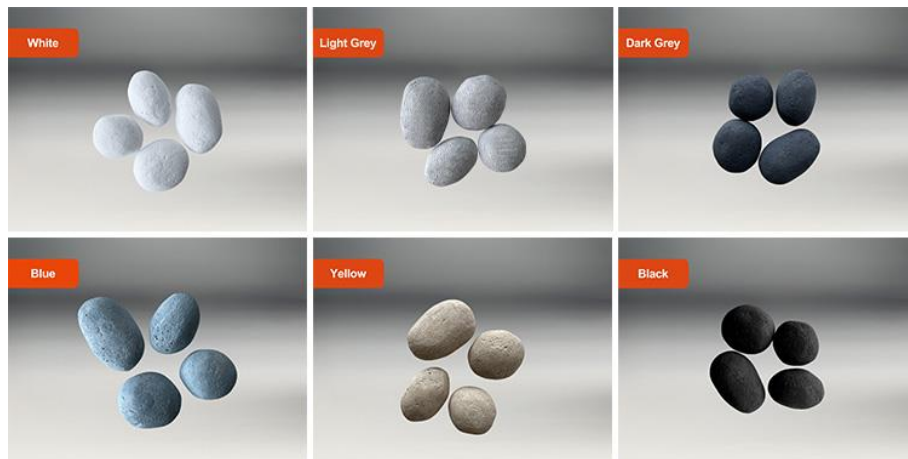

SUN-LMZ015 Total: 24pcs / 0.54kgs		
	SUN-LMZ015-4	5.00×5.40cm /20g 6pcs/set
	SUN-LMZ015-3	6.50×4.50cm /20g 6pcs/set
	SUN-LMZ015-2	6.30×5.50cm /20g 6pcs/set
	SUN-LMZ015-1	7.50×5.00cm /30g 6pcs/set